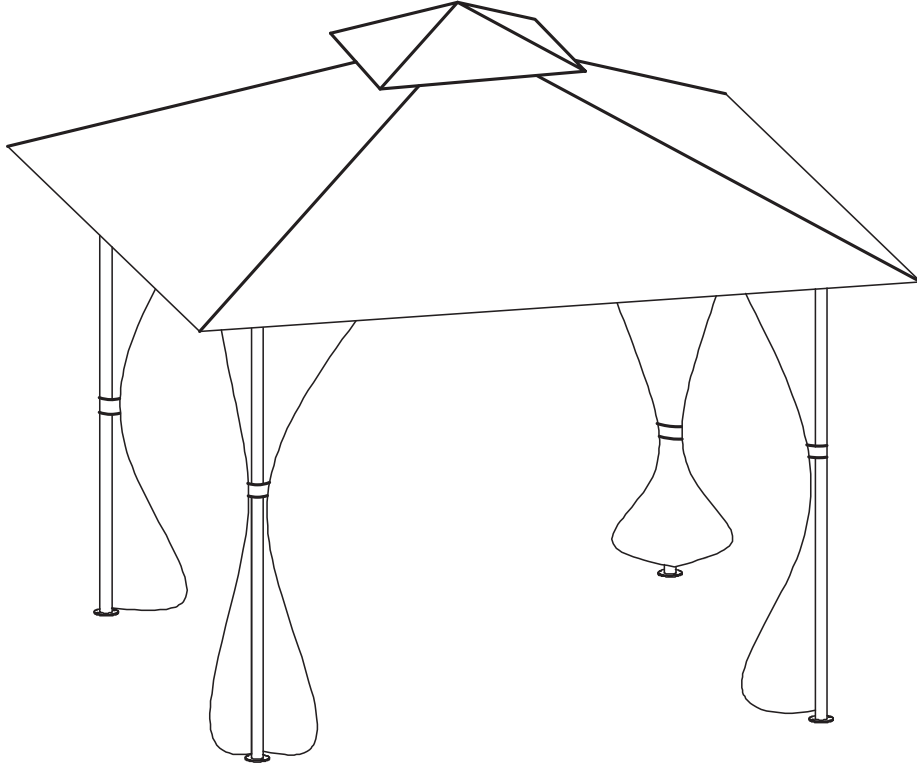

Thanks for shopping with Jeco®

10'X10'WITH 2-TIER SOFT TOP GAZEBO

Assembly Instructions

SKU# KT-T001-M ; KT-T001-G

Important:

Please read all the instructions and warnings before assembling.

Before you start to assemble your gazebo, please make sure all parts are placed on a level surface.

A1		4	K4		4
A2		4	J		1
C1		4	O1		1
C2		4	O2		1
G1		4	P2		4
G2		4	BB	M6×18mm	12
H1		4	II		8
H2		4	LL		32
K5		4